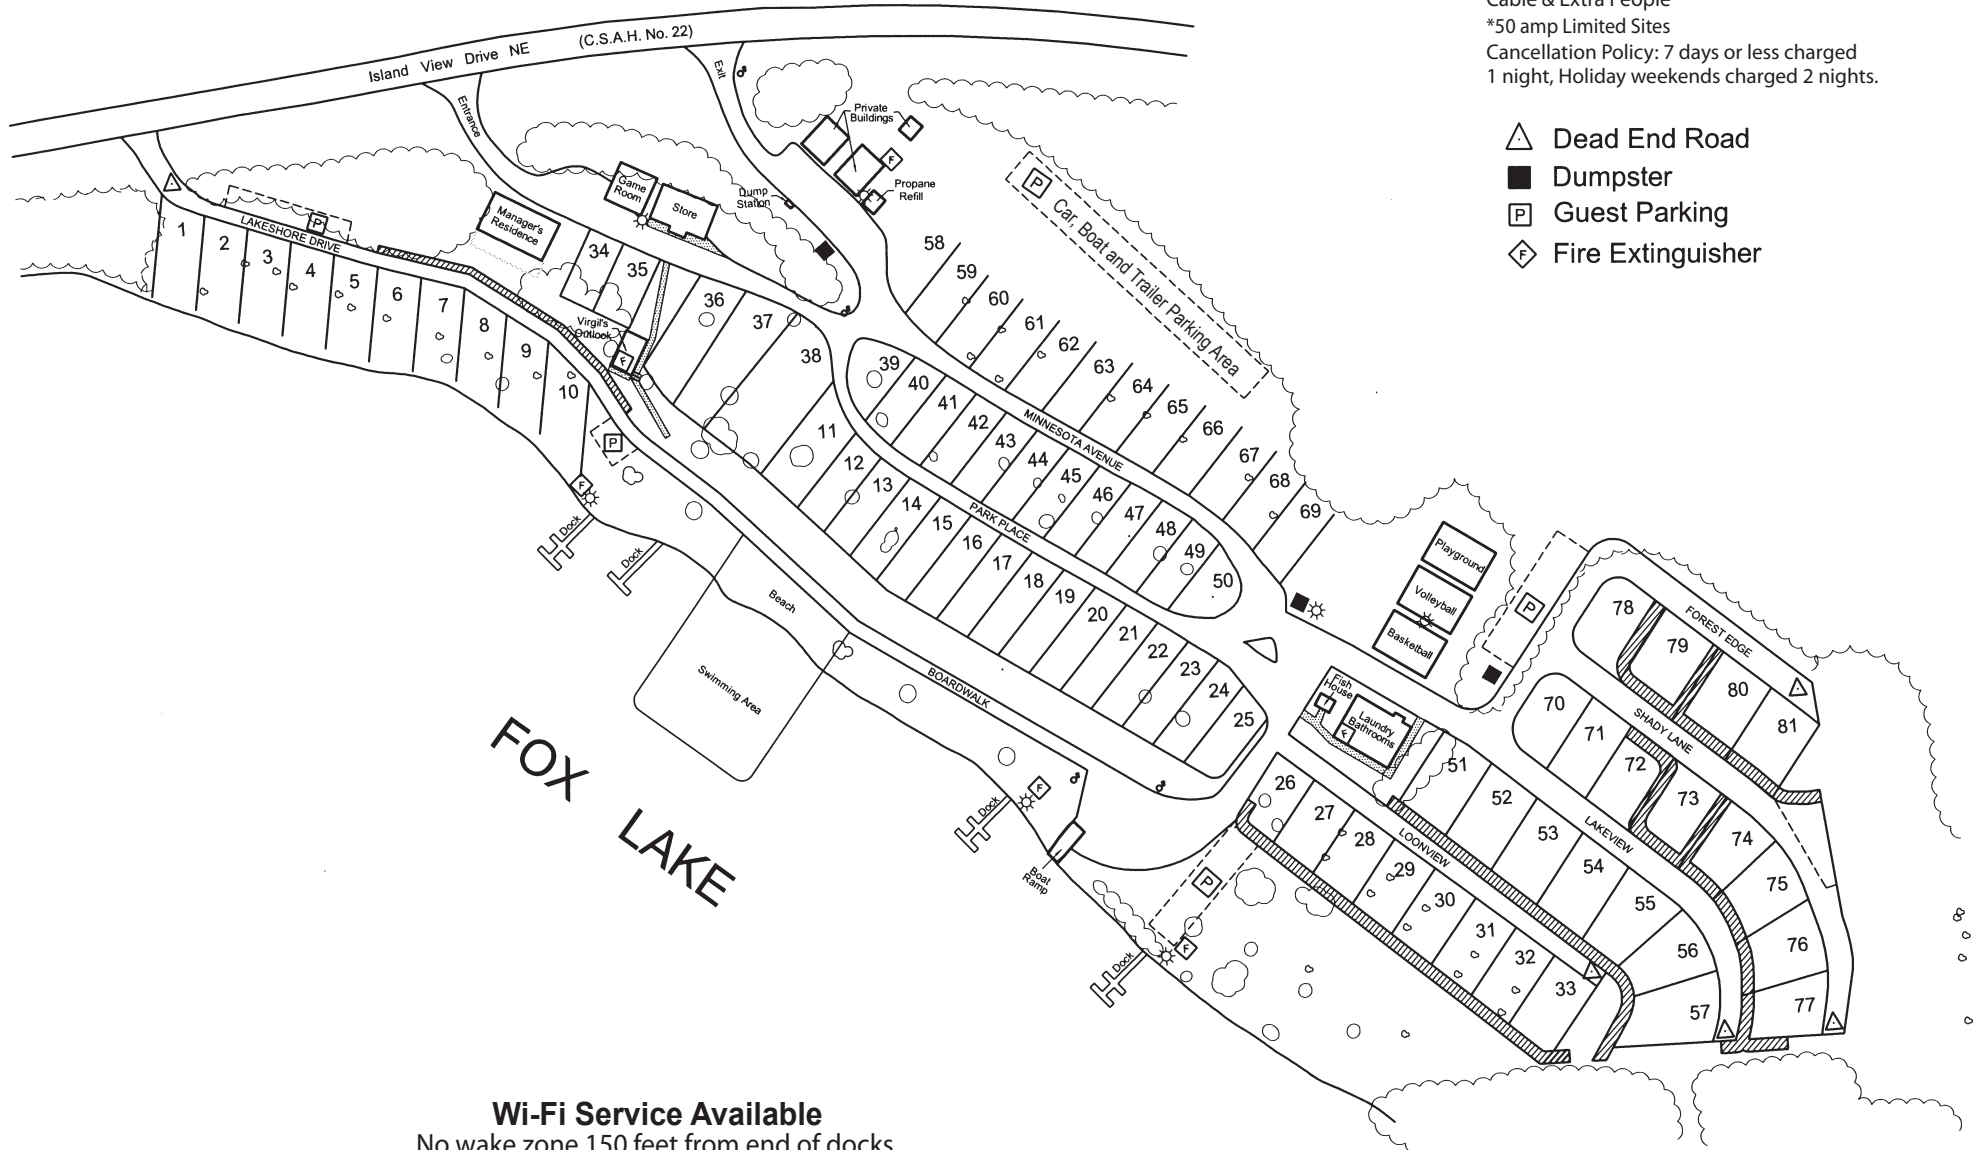

HAMILTON'S FOX LAKE CAMPGROUND

2556 ISLAND VIEW DRIVE, NE • BEMIDJI, MINNESOTA 56601 • TELEPHONE (218) 586-2231

Check in time 3:00 p.m.
 Check out time 2:00 p.m.
 Web Page: camponfoxlake.com

30 amp Electric, Water & Sewer - all sites
 Additional fee: Air Conditioning, Heaters,
 Cable & Extra People
 *50 amp Limited Sites
 Cancellation Policy: 7 days or less charged
 1 night, Holiday weekends charged 2 nights.

- △ Dead End Road
- Dumpster
- P Guest Parking
- ◇ Fire Extinguisher

Wi-Fi Service Available
 No wake zone 150 feet from end of docks.